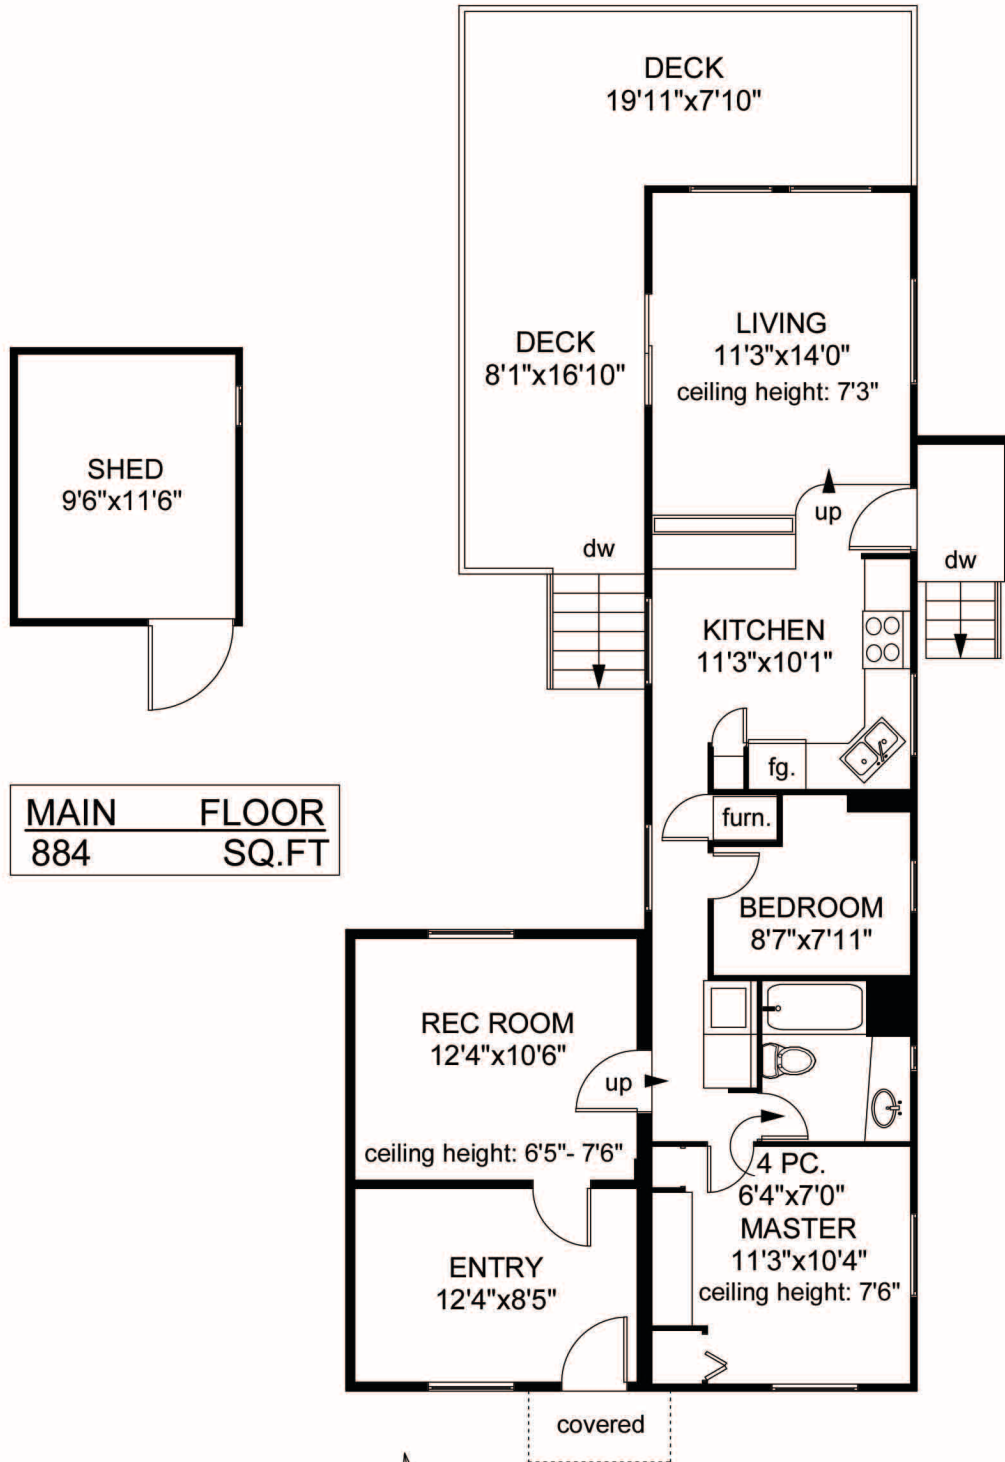

5572 HORNE STREET

MAIN FLOOR
884 SQ.FT

	FINISHED SQ. FT.	UNFINISHED SQ. FT.	TOTAL SQ. FT.
MAIN	884	0	884
TOTAL	884	0	884
DECKS	0	292	292
SHED	0	122	122

0' 5' 10'

SQUARE FOOT STUDIOS

PREPARED FOR THE EXCLUSIVE USE OF
MASON WALKER
OF RE/MAX OCEAN PACIFIC REALTY

12/23/10
FILE: MW19

250.898.3253
ft2.ca